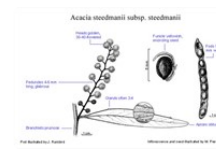

Source: WorldWideWattle ver. 2.
Published at: www.worldwidewattle.com
See illustration.