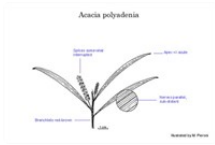

WATTLE

Acacias of Australia

Acacia polyadenia (Pedley) Pedley

Source: WorldWideWattle ver. 2.
Published at: www.worldwidewattle.com
See illustration.