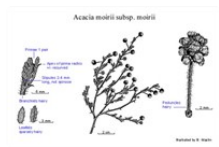

Source: WorldWideWattle ver. 2.
Published at: www.worldwidewattle.com
B.R. Maslin

Source: WorldWideWattle ver. 2.
Published at: www.worldwidewattle.com
See illustration.