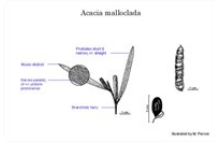

WATTLE

Acacias of Australia

Acacia malloclada Maiden & Blakely

Source: WorldWideWattle ver. 2.
Published at: www.worldwidewattle.com
See illustration.