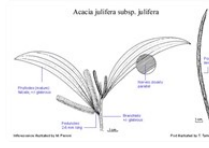

Source: WorldWideWattle ver. 2.
Published at: www.worldwidewattle.com
See illustration.